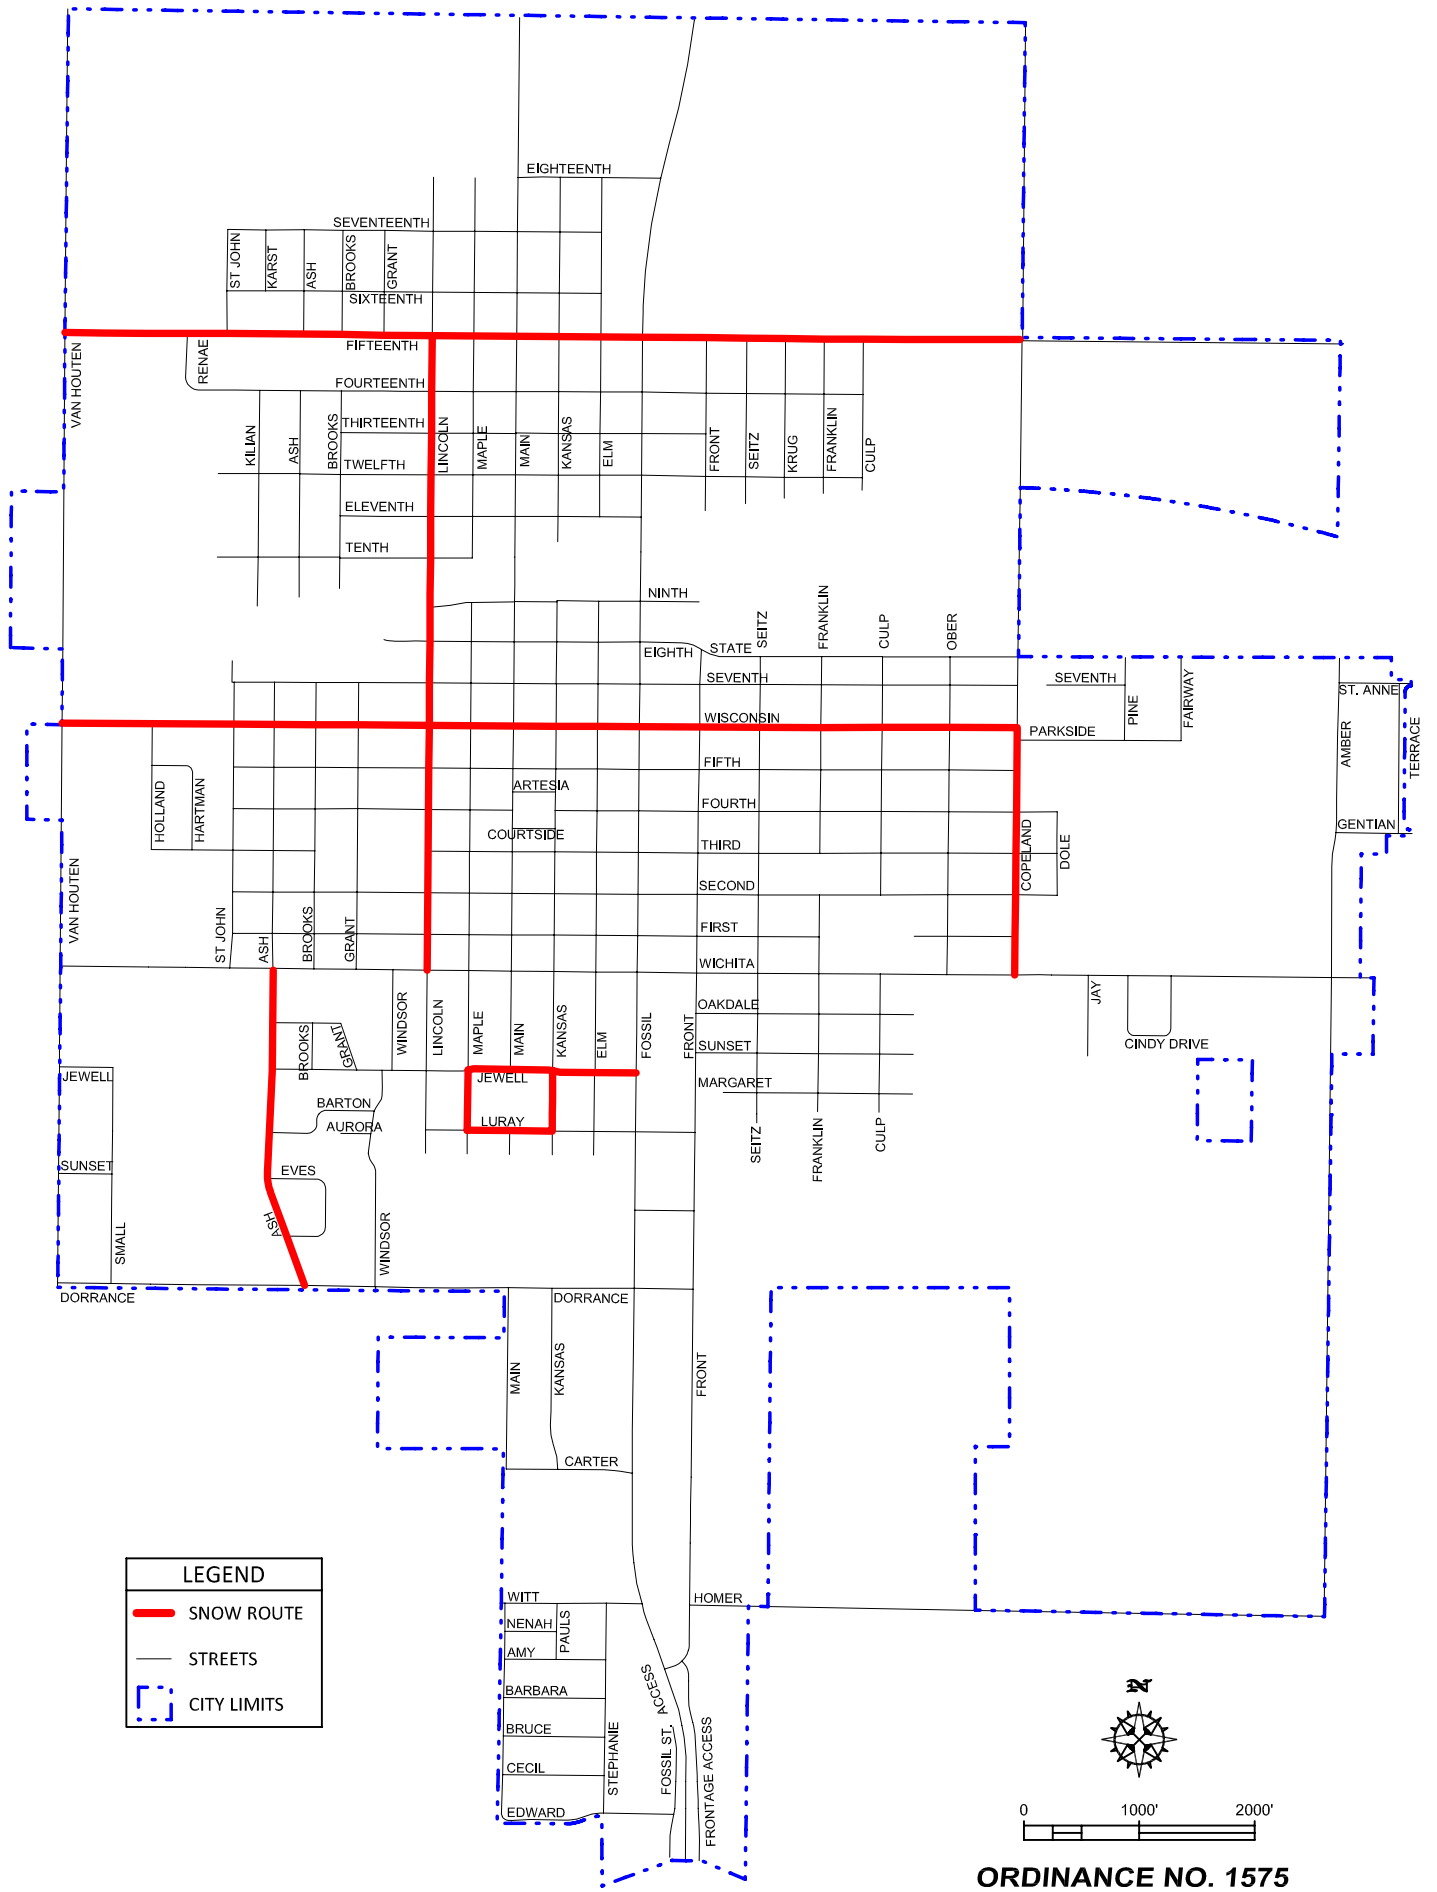

CITY OF RUSSELL EMERGENCY SNOW ROUTES

The content of this map was developed for the use of the City Of Russell. Property descriptions on the map are unofficial and are not intended for conveyances. This map is not a legal survey and is for reference purpose only.